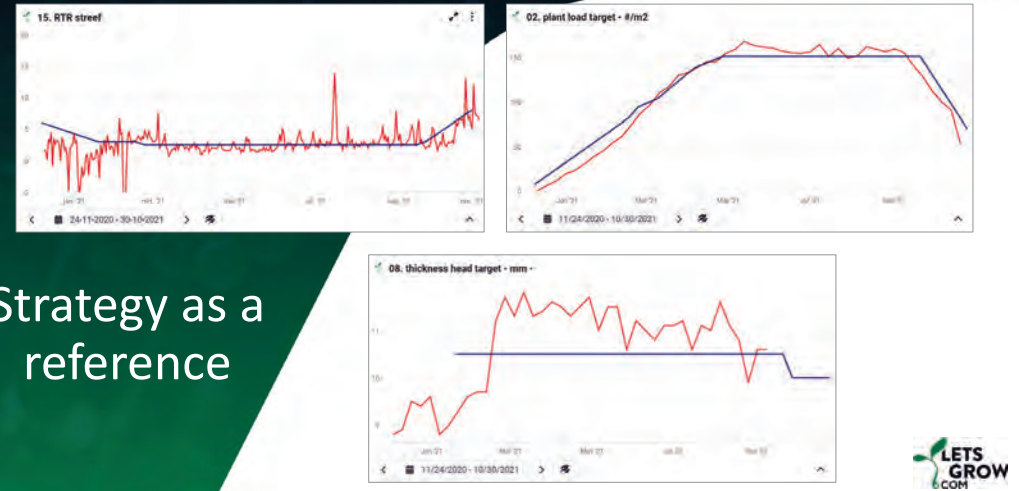

A data driven approach to growing everbearing strawberries

Heleen Lugt
Data driven growing specialist

>20 years experience with data

Vlaardingen, 2001

Increase ROI through Data Driven solutions

Spin-off Wageningen University, currently part of Batenburg

2000+ customers over 40+ countries

Cloud Platform, data collection, share & analysis

40+ colleagues

If you want to go fast go alone, if you want to go far go together!

Control Room

Growing by Plant Empowerment

Strategy as a reference

Can we apply this to everbearing strawberries?

Theory

How much assimilates are available to all processes in the plant?

Theory

How does this relate to the plantload and growing degree hours?

Step 1 – RTR

A consistent ratio between light and temperature

Crop Monitoring

Crop Parameters 1/3

Crop Parameters 2/3

Crop Parameters 3/3

Monitoring to understand strawberry balance

Weather Forecast