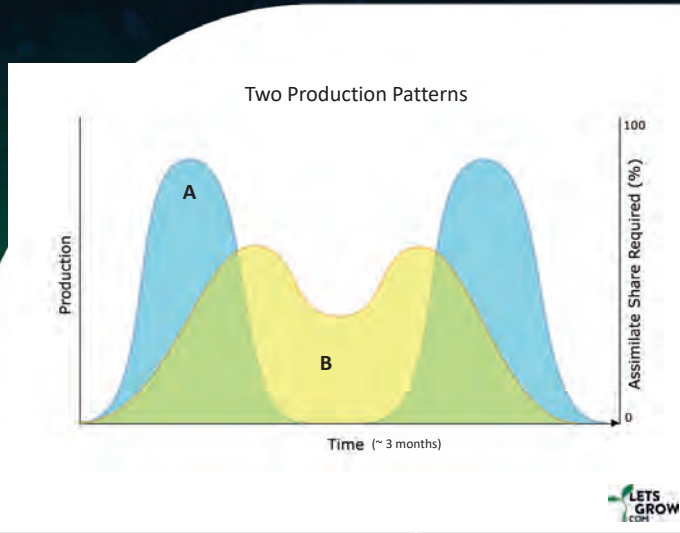

Strategy as a reference

Can we apply this to everbearing strawberries?

Theory

How much assimilates are available to all processes in the plant?

Theory

How does this relate to the plantload and growing degree hours?

Step 1 – RTR

A consistent ratio between light and temperature

Crop Monitoring

Crop Parameters 1/3

Crop Parameters 2/3

Crop Parameters 3/3

Monitoring to understand strawberry balance

Weather Forecast