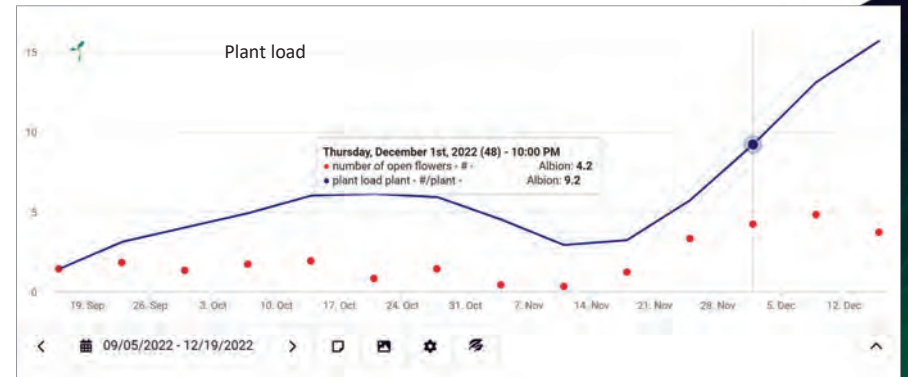

Strategy as a reference

Can we apply this to everbearing strawberries?

Theory

How much assimilates are available to all processes in the plant?

Theory

How does this relate to the plantload and growing degree hours?

Step 1 – RTR

A consistent ratio between light and temperature

Crop Monitoring

Crop Parameters 1/3

Crop Parameters 2/3

Crop Parameters 3/3

Monitoring to understand strawberry balance

Weather Forecast