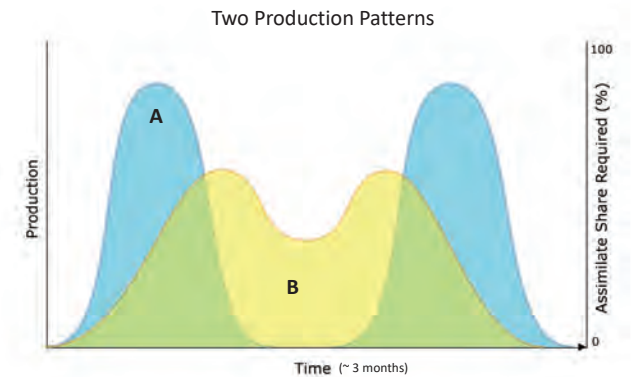

Strategy as a reference

Can we apply this to everbearing strawberries?

Theory

How much assimilates are available to all processes in the plant?

Theory

How does this relate to the plantload and growing degree hours?

Step 1 – RTR

A consistent ratio between light and temperature

Crop Monitoring

Crop Parameters 1/3

Crop Parameters 2/3

Crop Parameters 3/3

Monitoring to understand strawberry balance

Weather Forecast