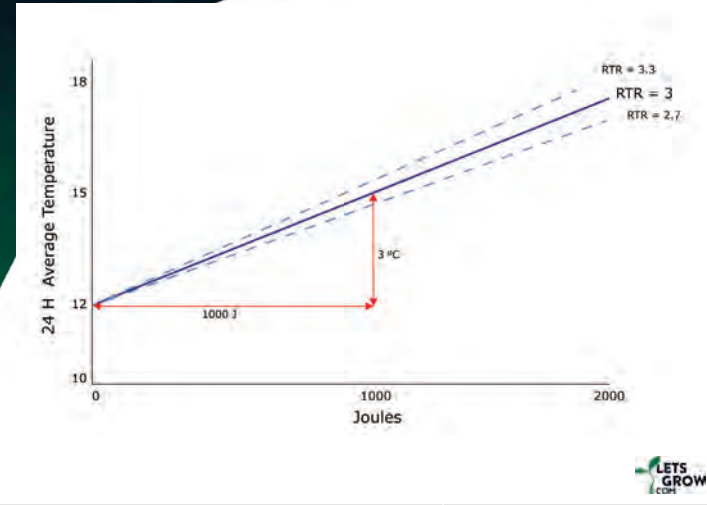

Strategy as a reference

Can we apply this to everbearing strawberries?

Theory

How much assimilates are available to all processes in the plant?

Theory

How does this relate to the plantload and growing degree hours?

Step 1 – RTR

A consistent ratio between light and temperature

Crop Monitoring

Crop Parameters 1/3

Crop Parameters 2/3

Crop Parameters 3/3

Monitoring to understand strawberry balance

Weather Forecast