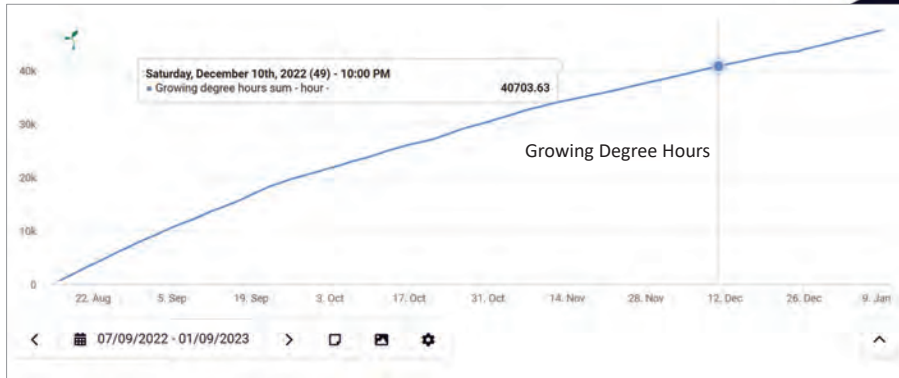

Strategy as a reference

Can we apply this to everbearing strawberries?

Theory

How much assimilates are available to all processes in the plant?

Theory

How does this relate to the plantload and growing degree hours?

Step 1 – RTR

A consistent ratio between light and temperature

Crop Monitoring

Crop Parameters 1/3

Crop Parameters 2/3

Crop Parameters 3/3

Monitoring to understand strawberry balance

Weather Forecast