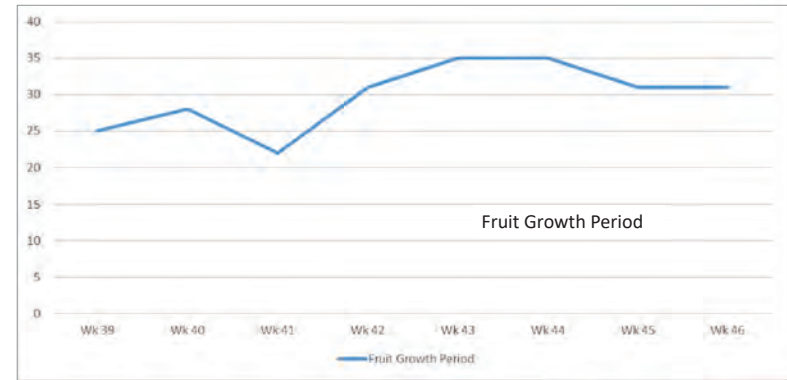

Strategy as a reference

Can we apply this to everbearing strawberries?

Theory

How much assimilates are available to all processes in the plant?

Theory

How does this relate to the plantload and growing degree hours?

Step 1 – RTR

A consistent ratio between light and temperature

Crop Monitoring

Crop Parameters 1/3

Crop Parameters 2/3

Crop Parameters 3/3

Monitoring to understand strawberry balance

Weather Forecast