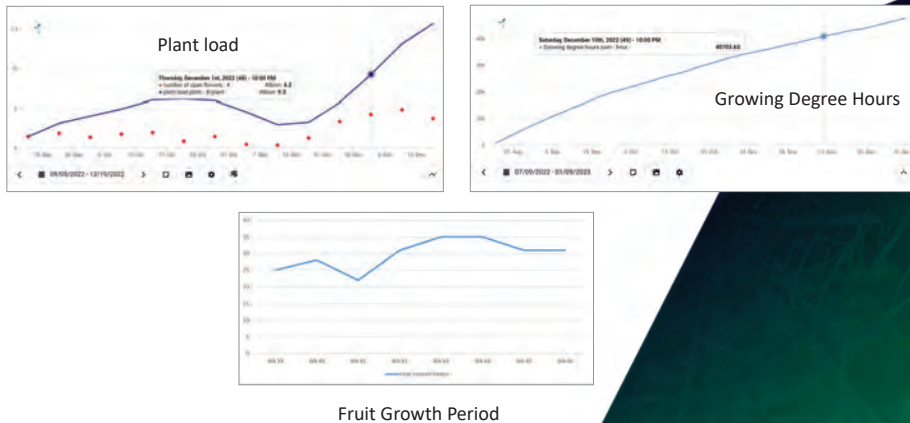

Strategy as a reference

Can we apply this to everbearing strawberries?

Theory

How much assimilates are available to all processes in the plant?

Theory

How does this relate to the plantload and growing degree hours?

Step 1 – RTR

A consistent ratio between light and temperature

Crop Monitoring

Crop Parameters 1/3

Crop Parameters 2/3

Crop Parameters 3/3

Monitoring to understand strawberry balance

Weather Forecast